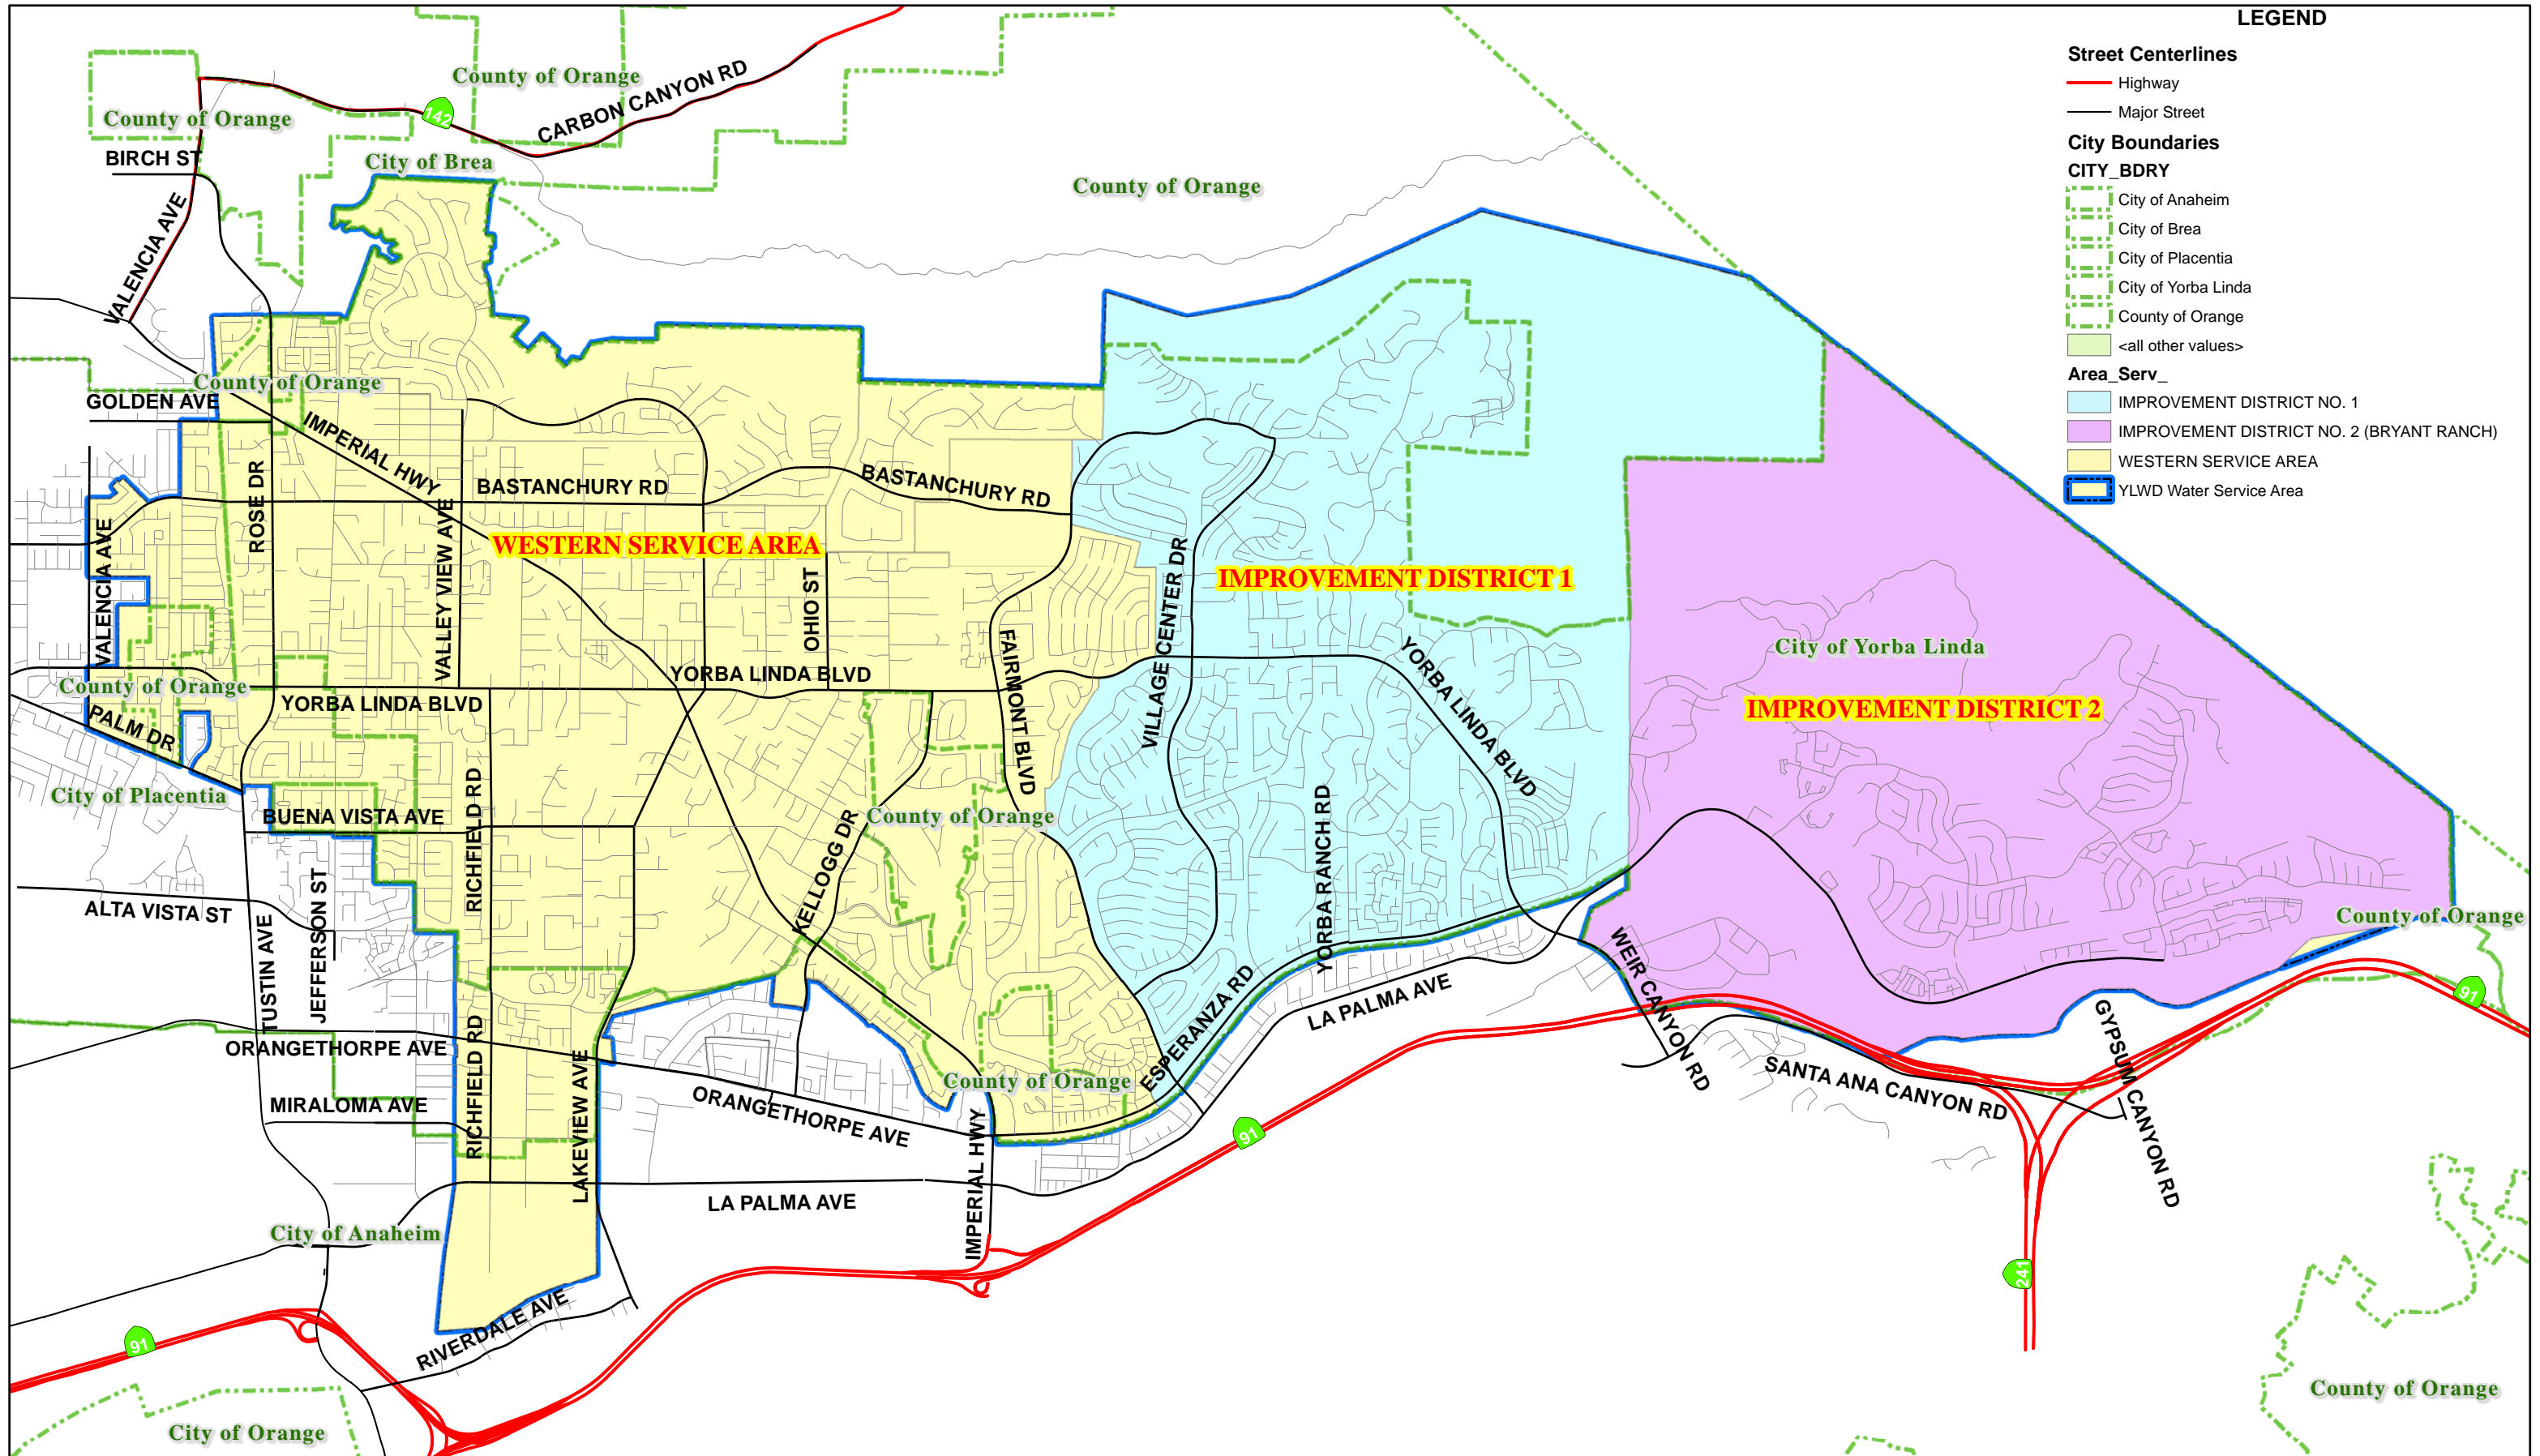

LEGEND

- Street Centerlines**
- Highway
 - Major Street
- City Boundaries**
- CITY_BDRY**
- City of Anaheim
 - City of Brea
 - City of Placentia
 - City of Yorba Linda
 - County of Orange
 - <all other values>
- Area_Serv_**
- IMPROVEMENT DISTRICT NO. 1
 - IMPROVEMENT DISTRICT NO. 2 (BRYANT RANCH)
 - WESTERN SERVICE AREA
 - YLWD Water Service Area

Y.L.W.D. DISTRICT BOUNDARY