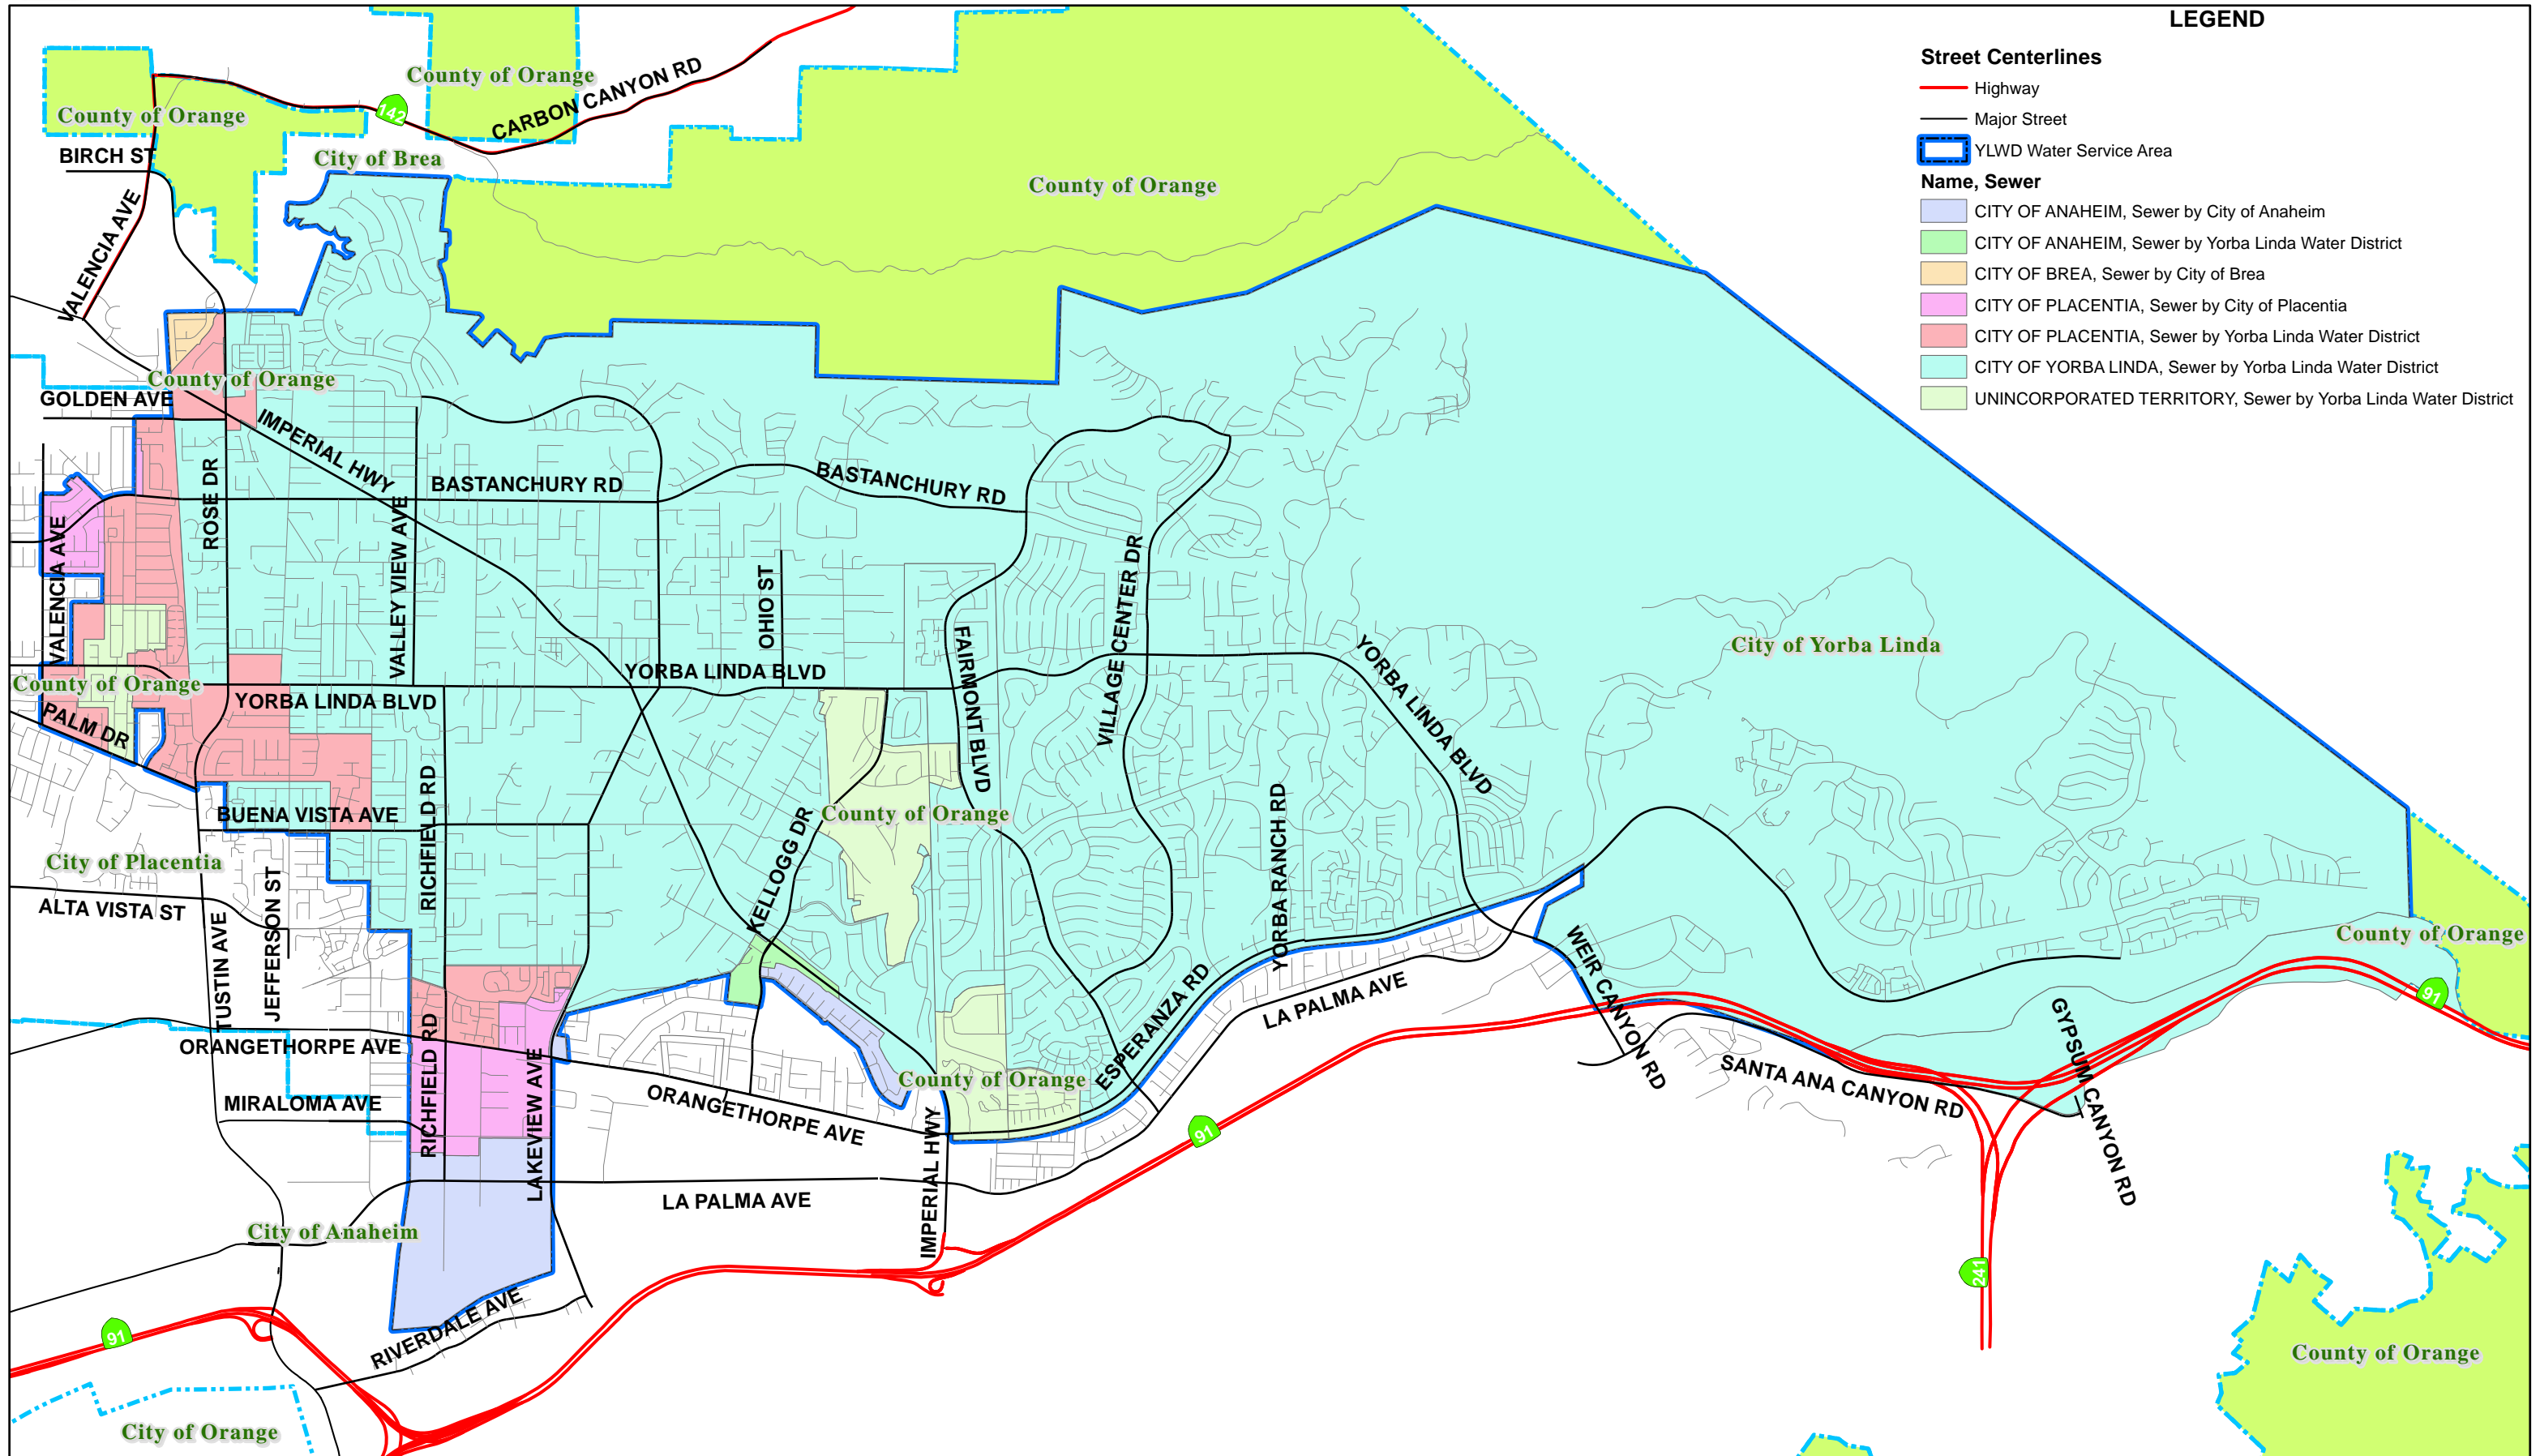

LEGEND

- Street Centerlines**
- Highway
 - Major Street
 - YLWD Water Service Area
- Name, Sewer**
- CITY OF ANAHEIM, Sewer by City of Anaheim
 - CITY OF ANAHEIM, Sewer by Yorba Linda Water District
 - CITY OF BREA, Sewer by City of Brea
 - CITY OF PLACENTIA, Sewer by City of Placentia
 - CITY OF PLACENTIA, Sewer by Yorba Linda Water District
 - CITY OF YORBA LINDA, Sewer by Yorba Linda Water District
 - UNINCORPORATED TERRITORY, Sewer by Yorba Linda Water District

Y.L.W.D. SEWER SERVICE AREA