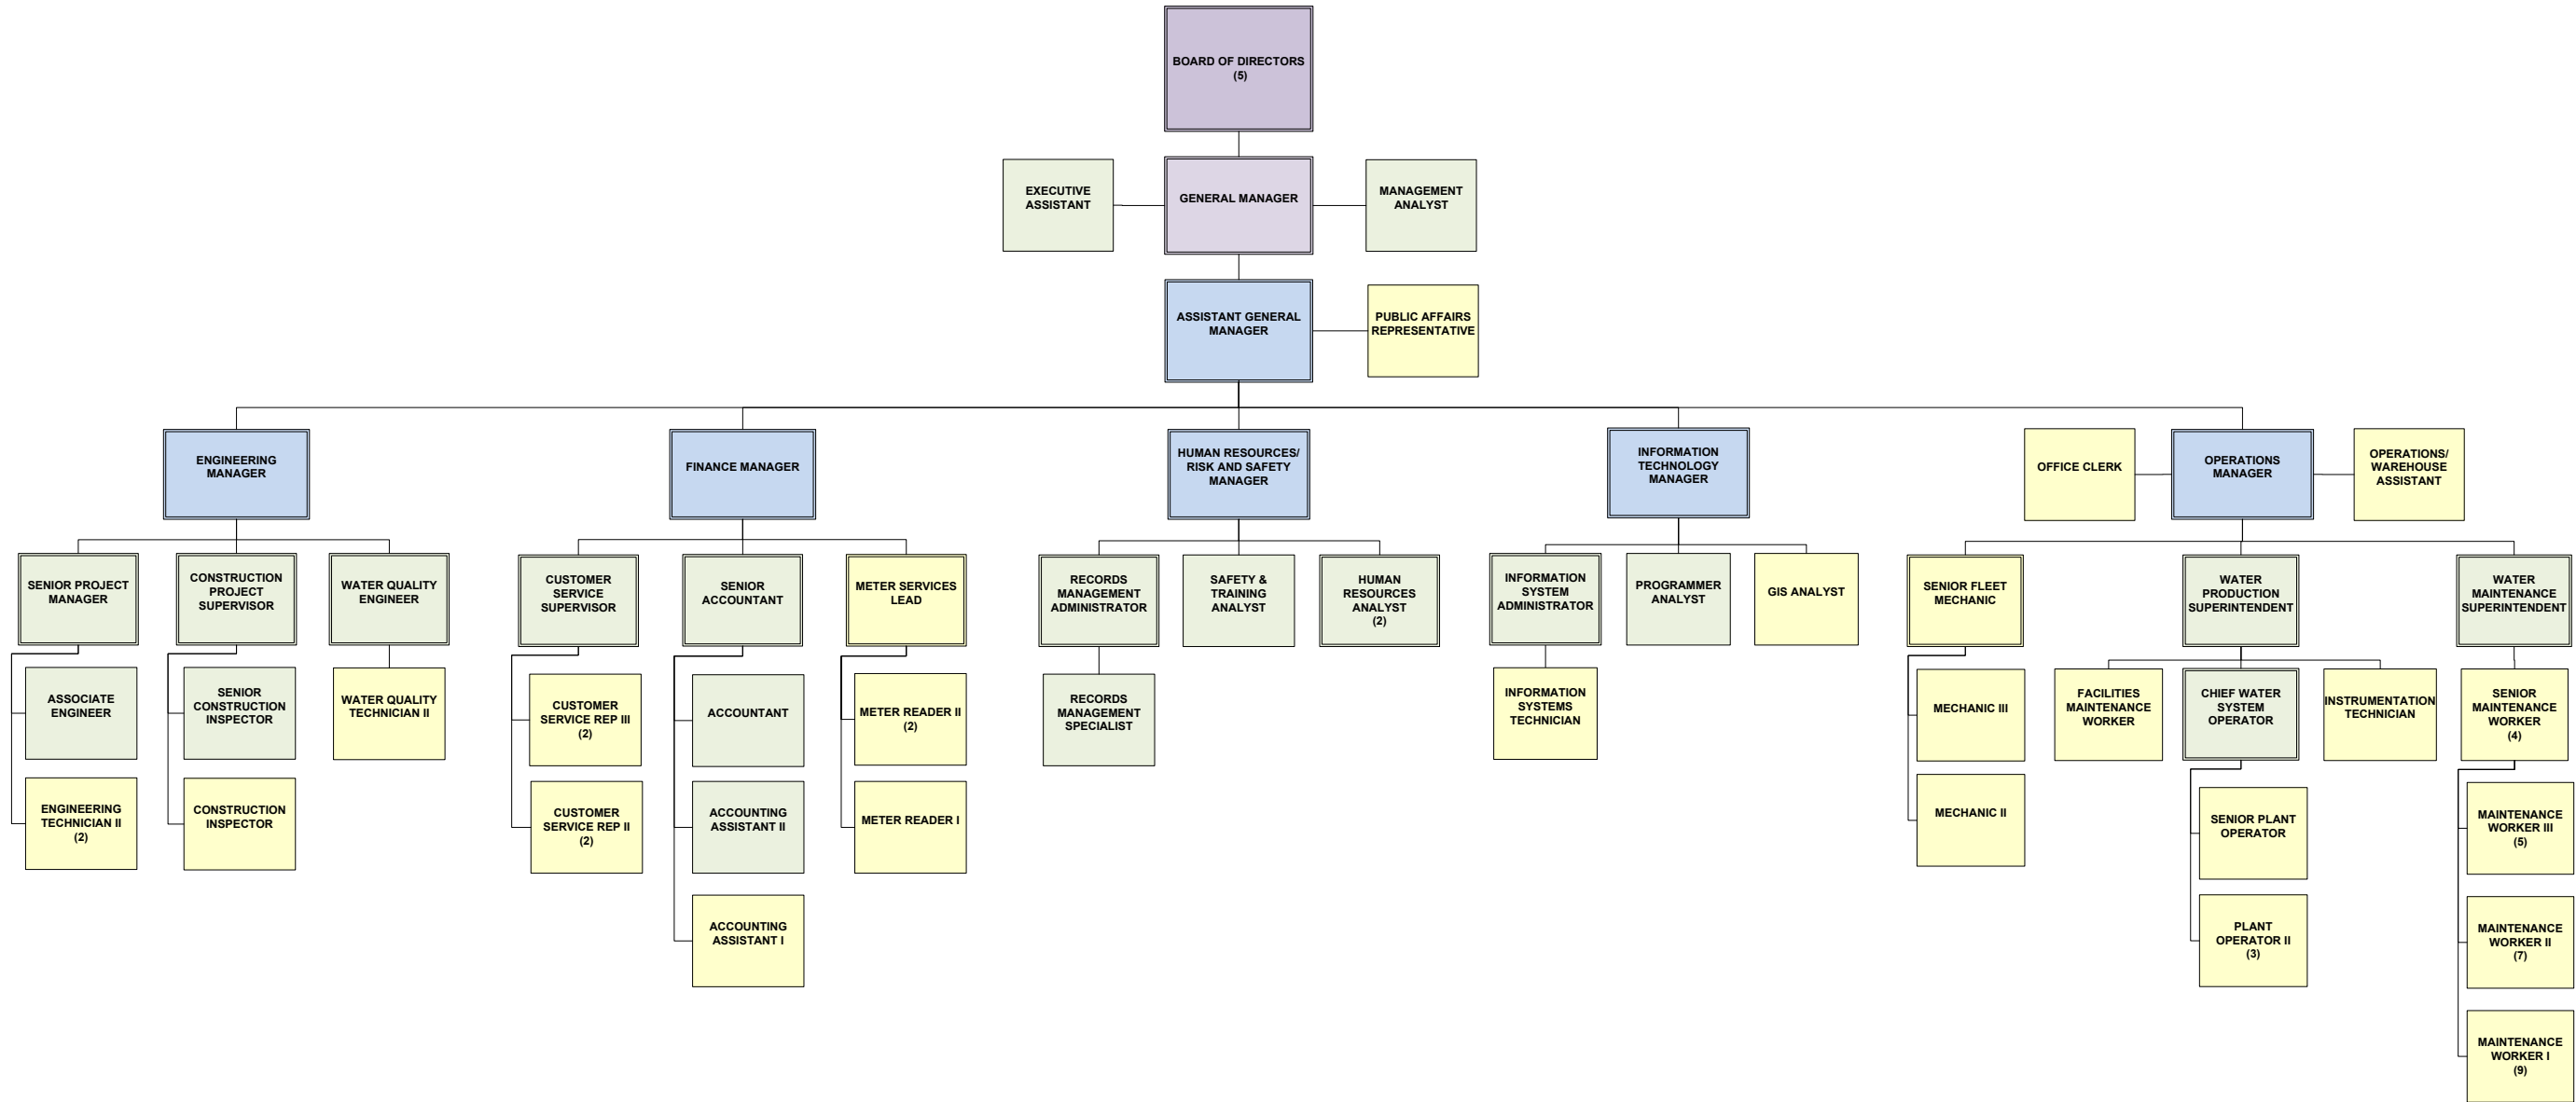

Yorba Linda Water District Organizational Chart

5 BOARD OF DIRECTORS
80 FULL TIME FILLED POSITIONS

- Bargaining Unit
- Professional & Confidential
- Management