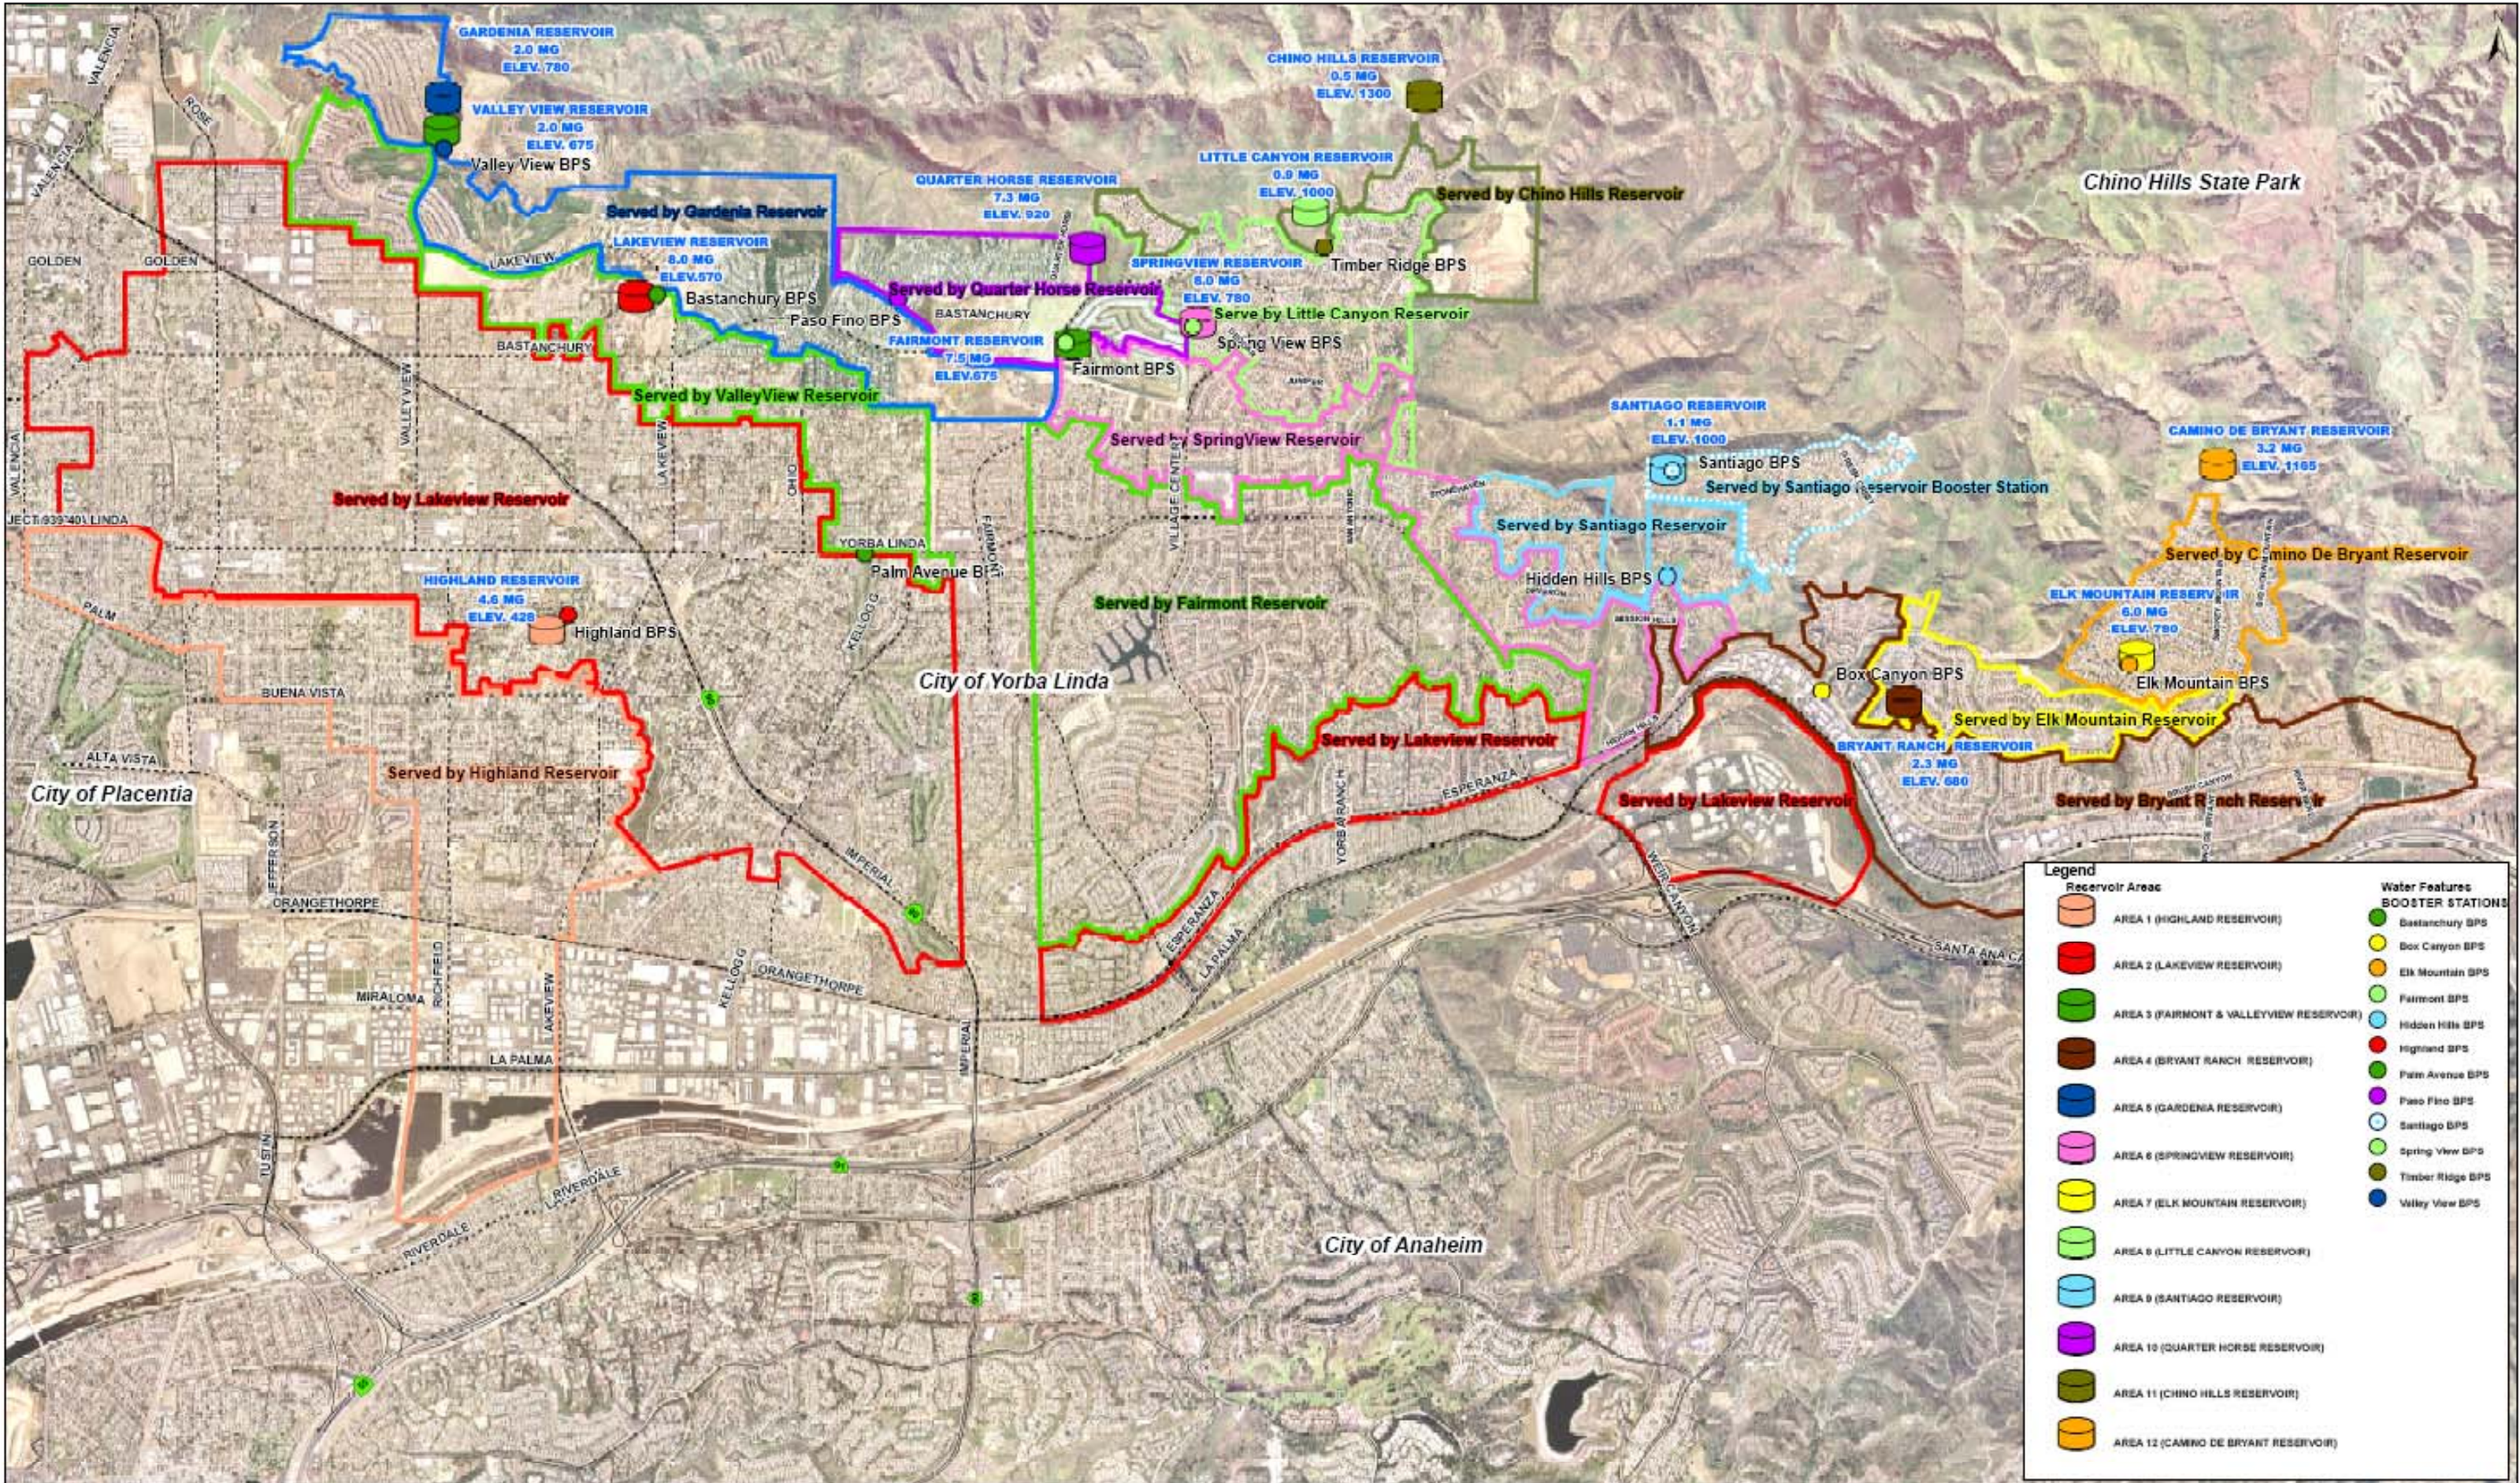

Reservoir Service Area Map EXHIBIT "A"

Legend	
Reservoir Area	Water Features
AREA 1 (HIGHLAND RESERVOIR)	Bastanchury BPS
AREA 2 (LAKEVIEW RESERVOIR)	Box Canyon BPS
AREA 3 (FAIRMONT & VALLEYVIEW RESERVOIR)	Elk Mountain BPS
AREA 4 (BRYANT RANCH RESERVOIR)	Fairmont BPS
AREA 5 (GARDENIA RESERVOIR)	Hidden Hills BPS
AREA 6 (SPRINGVIEW RESERVOIR)	Highland BPS
AREA 7 (ELK MOUNTAIN RESERVOIR)	Palm Avenue BPS
AREA 8 (LITTLE CANYON RESERVOIR)	Paso Fino BPS
AREA 9 (SANTIAGO RESERVOIR)	Santiago BPS
AREA 10 (QUARTER HORSE RESERVOIR)	Spring View BPS
AREA 11 (CHINO HILLS RESERVOIR)	Timber Ridge BPS
AREA 12 (CAMINO DE BRYANT RESERVOIR)	Valley View BPS